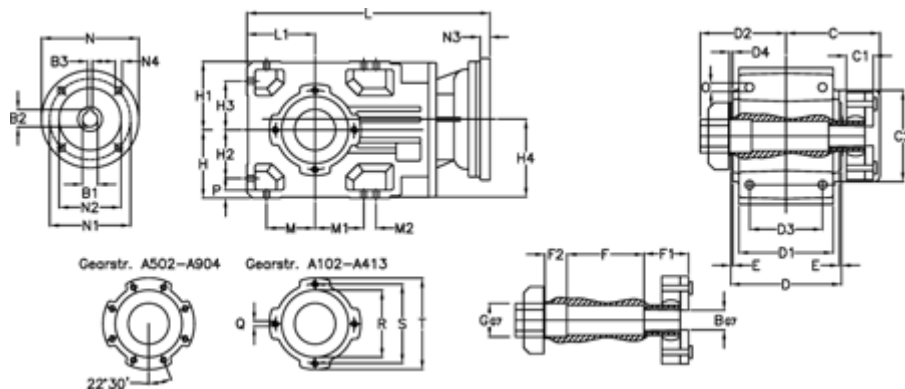

Article number: 29600201036135  
 Description: Bevel helical gearbox  
 A202QF25-10,3-P90B5

## Measures

|           |                                |              |           |             |
|-----------|--------------------------------|--------------|-----------|-------------|
| B = 25    | D1 = 110                       | F2 = 36      | L = 325.5 | N3 = -      |
| B1 = 24   | D2 = 60                        | G = 32       | L1 = 80   | N4 = M10x12 |
| B2 = 27.3 | D3 = 90                        | GA = 14,5 NM | M = 60.0  | O = 9.5     |
| B3 = 8    | d4 = 4.5                       | H = 80       | M1 = 60.0 | P = 9       |
| C = 89.5  | Description = A202QF-xx-P90 B5 | H1 = 80      | M2 = -    | Q = M8x15   |
| C1 = 23   | E = 3.0                        | H2 = 60.0    | N = 200   | R = 95      |
| C2 = 72.0 | F = 77.5                       | H3 = 60.0    | N1 = 165  | S = 115     |
| D = 136   | F1 = 36.0                      | H4 = 93.0    | N2 = 130  | T = 140     |